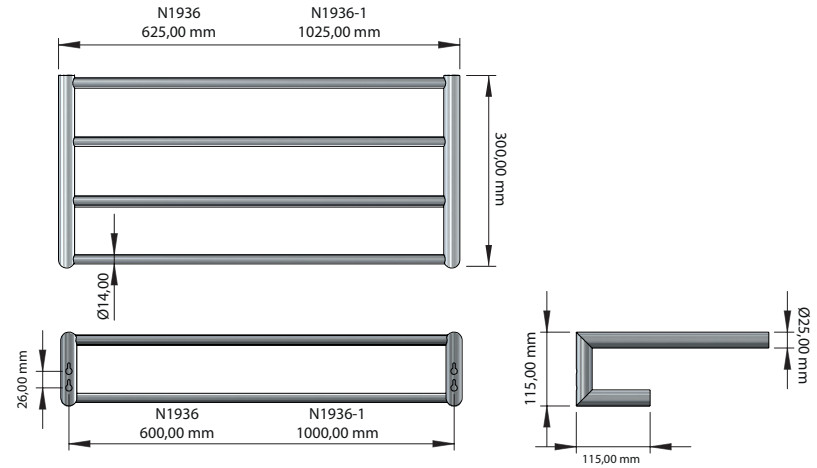

FROST
DENMARK

NOVA2
WARDROBE SHELF 1 & 2

Fitting instruction
Montageanleitung
Monteringsvejledning
Monteringsvægledning
Montage hanleiding
Manuel de montage

N1936

N1936-1

Exclusion of liability

FROST accepts no liability whatsoever for damage to persons or property that occurs or has occurred as a result of improper installation or maintenance, particularly if the safety instructions and other points to note listed are not or have not been observed in full.

Warning and hazard notices

Improper mounting or use can lead to accidents and serious injuries.

WARDROBE SHELF 1 & 2