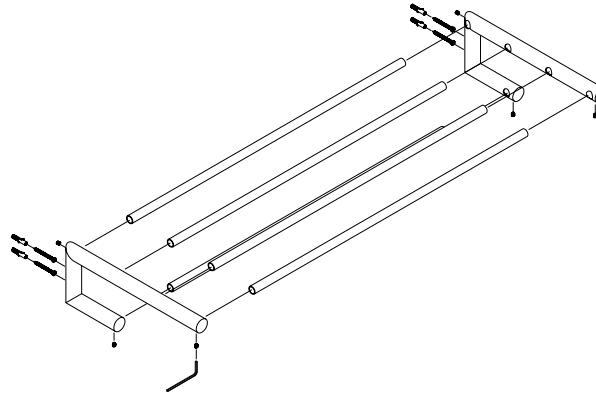

www.frostdenmark.com

N1936 » Brushed

N1936-1 » Brushed

O1936 » Polished

O1936-1 » Polished

Material: Stainless steel, AISI 304
Design: Bønnelycke mdd
Manufacturer: FROST A/S

N1936

N1936-1