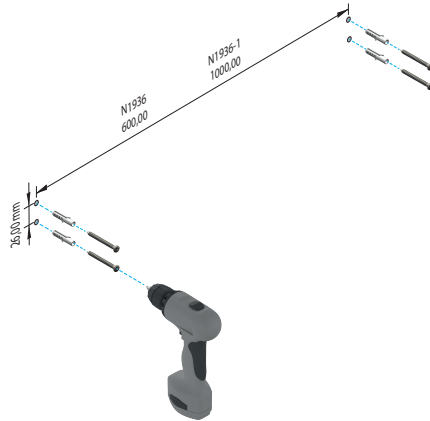

FROST
DENMARK

NOVA2
WARDROBE SHELF 1 & 2

Fitting instruction
Montageanleitung
Monteringsvejledning
Monteringsvægledning
Montage hanleiding
Manuel de montage

N1936

N1936-1

Exclusion of liability

FROST accepts no liability whatsoever for damage to persons or property that occurs or has occurred as a result of improper installation or maintenance, particularly if the safety instructions and other points to note listed are not or have not been observed in full.

Warning and hazard notices

Improper mounting or use can lead to accidents and serious injuries.

WARDROBE SHELF 1 & 2

1

2

1