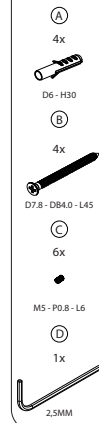

www.frostdenmark.com

N1936 » Brushed

N1936-1 » Brushed

O1936 » Polished

O1936-1 » Polished

Material: Stainless steel, AISI 304
Design: Bønnelycke mdd
Manufacturer: FROST A/S

N1936

N1936-1