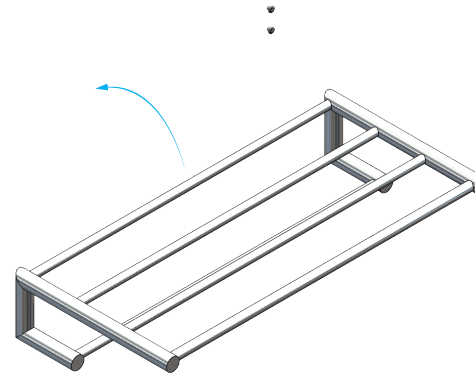

FROST
DENMARK

NOVA2
WARDROBE SHELF 1 & 2

Fitting instruction
Montageanleitung
Monteringsvejledning
Monteringsvægledning
Montage hanleiding
Manuel de montage

N1936

N1936-1

Exclusion of liability

FROST accepts no liability whatsoever for damage to persons or property that occurs or has occurred as a result of improper installation or maintenance, particularly if the safety instructions and other points to note listed are not or have not been observed in full.

Warning and hazard notices

Improper mounting or use can lead to accidents and serious injuries.

WARDROBE SHELF 1 & 2

1

2

1